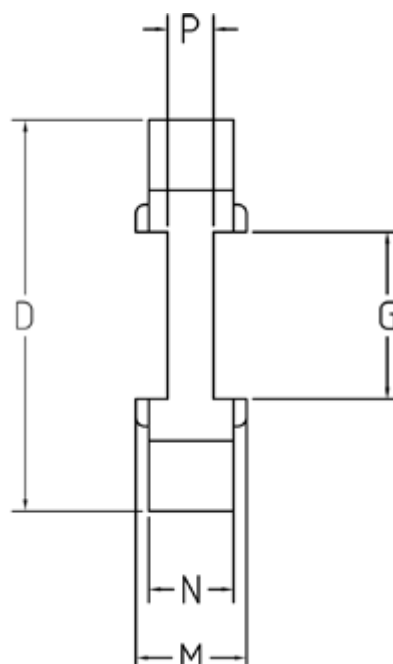

Article number: 333501902

Description: Element Klonex ES 28/38
Red spider 98 Sh A

Measures

D = 40

G = 18

M = 16

N = 12

P = 3.5